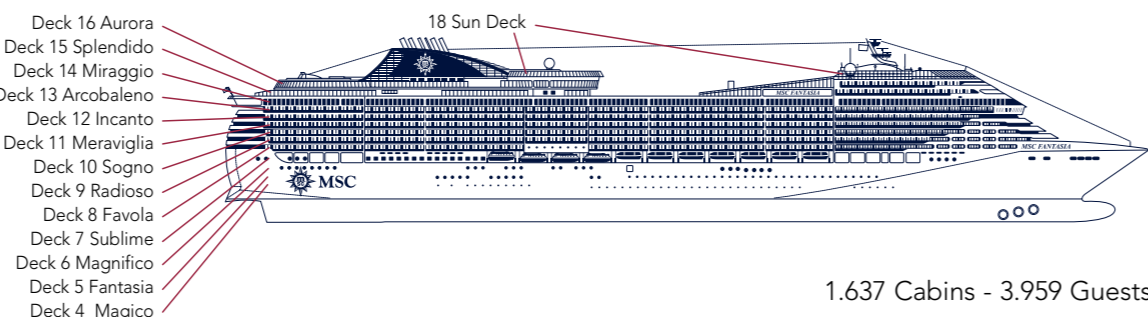

Pools	Seats	Use	Surface (m²)	Deck
Aqua Park		Main pool with over 150 fountains and water jets	2.091	14 Miraggio
I Tropici		Retractable covered pool, bar	820	14 Miraggio
Lido Catalano		Zen Area - Aft pool	320	15 Splendido
Teen's Toboga		Teen's water slide		15 Splendido

Entertainment	Seats	Use	Surface (m²)	Deck
La Boutique	6	Fashion boutique (Men, Women & Kids)	76	6 Magnifico
Il Gioiello		Jewellery & de luxe accessories	62	6 Magnifico
Duty Free		Tobaccos, liquors & snacks	53	6 Magnifico
L'Angolo dell'Oggetto		Sunglasses, watches & fashion jewellery	43	6 Magnifico
La Caramella		Candy & confectionary	30	6 Magnifico
Casino delle Palme	323	Casino	1.017	6 Magnifico
Poker Room	27	Card room, Texas Hold'em	55	6 Magnifico
Logo Shop		MSC Logo items & toys	42	7 Sublime
La Profumeria		Perfumes & cosmetics	48	7 Sublime
Photo Gallery		Photoshop and photo gallery	145	7 Sublime
Led Wall		Outdoor games, open-air movie theatre, video promotions		14 Miraggio
The Pool Shop		Swimwear & accessories	42	14 Miraggio
Il Polo Nord		Children's area and pool	195	15 Splendido
I Graffiti	31	Teen discotheque	110	15 Splendido
Virtual World	10	Teen's arcade	80	16 Aurora
Liquid Disco	120	Discotheque	504	16 Aurora
4D Cinema	10	4D interactive cinema	45	16 Aurora
F1 Simulator	1	Formula 1 virtual simulator	40	16 Aurora
MSC Arena	120	Outdoor cinema	290	16 Aurora

1.637 Cabins - 3.959 Guests