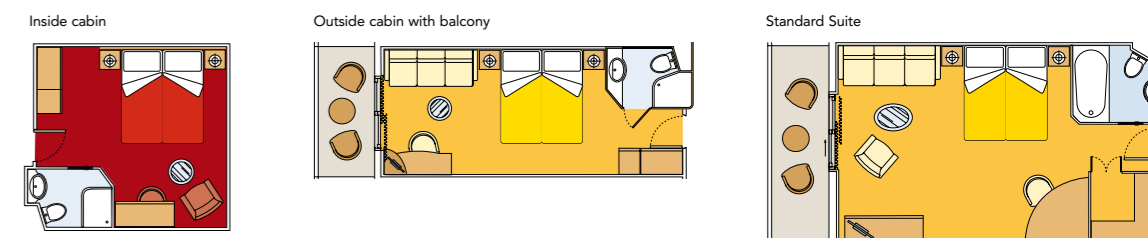

Common services

Various services	Seats	Use	Surface (m²)	Deck
Reception	93	Main foyer, information office	479	5 Fantasia
Medical Center	13	Medical center	284	4 Magico
Gallery Plaza	4	Art gallery	110	7 Sublime
Shore Excursion	12	Excursion office	100	6 Magnifico

Lounges / Conference Rooms	Seats	Use	Surface (m²)	Deck
Teatro L'Avanguardia	1.603	Theatre, shows, conferences	2.086	6 Magnifico, 7 Sublime
Business Center	36	Meeting room, conferences	47	5 Fantasia
L'Insolito Lounge	268	Bar, shows, music, dance floor	888	7 Sublime

Incentive facilities
The ship is equipped with advanced sound and light systems, video projection equipment and a computer operated plasma wall. A high-tech vision sharing system will allow vision from any given source on the ship to be shared throughout the ship, or to specific lounges or public areas.

Public areas

Restaurants	Seats	Use	Surface (m²)	Deck
Red Velvet	626	Main restaurant split between 2 decks	1.080	5 Fantasia
	529		6 Magnifico	
Il Cerchio d'Oro	766	Panoramic restaurant	1.227	6 Magnifico
El Sombrero Tex Mex	108	Speciality mexican restaurant with show gallery	260	7 Sublime
Zanzibar	412	Cafeteria, pizzeria	1.288	14 Miraggio
L'Africana	404	Cafeteria	882	14 Miraggio
L'Étoile	136	A la carte French restaurant	218	15 Splendido