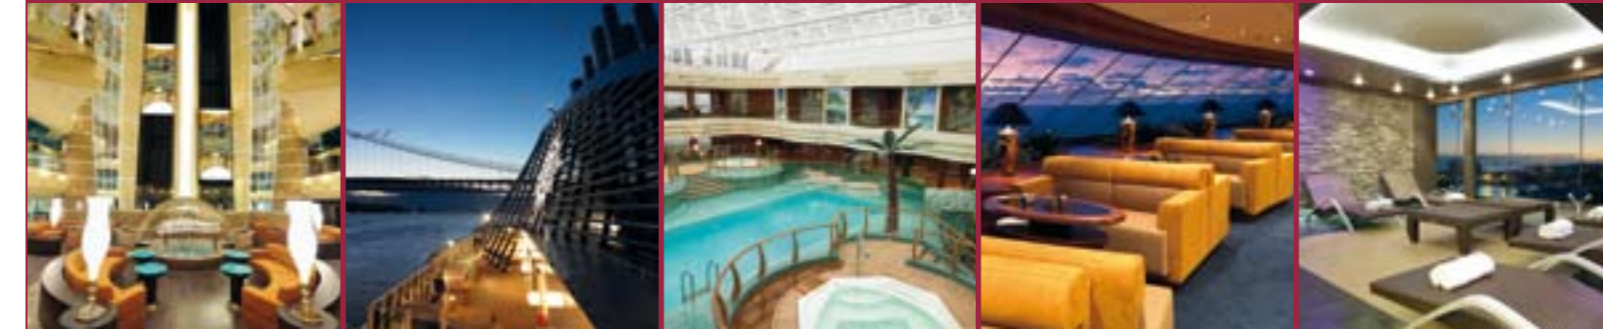

Information		Music and entertainment
	Formal dining		Casino
	Informal dining		Duty Free Shops
	Coffee Bar		Swimming pool
	Cocktail Bar		Sport
	Snack Bar		Gymnasium
	Cigar/Cognac Bar		Children's area
	Wine Bar		Amusement