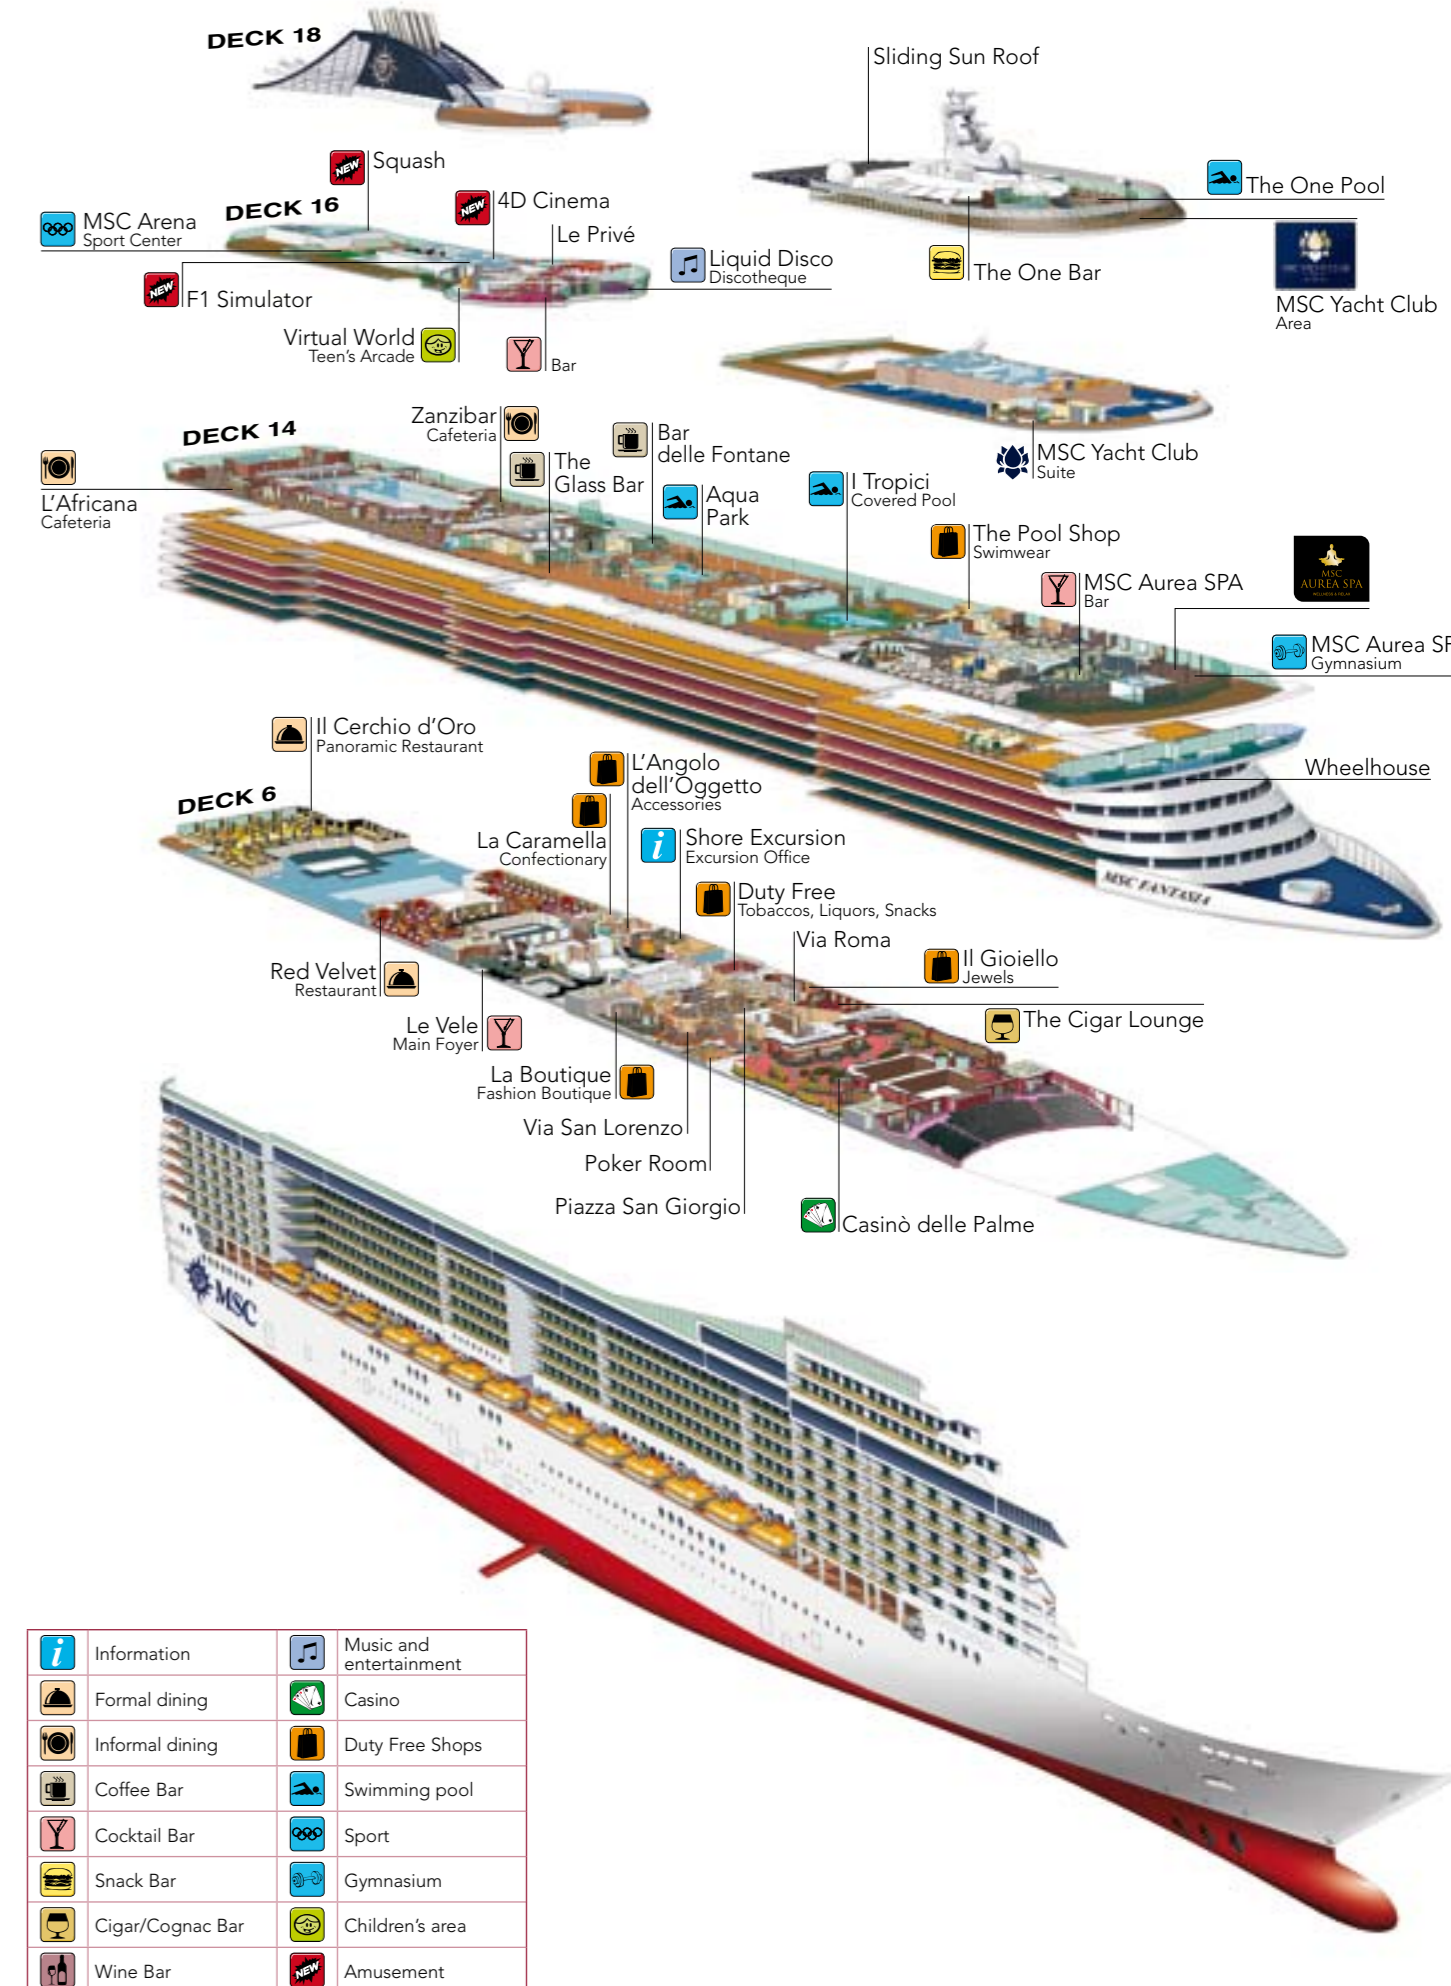

| MSC Yacht Club | Quantity | Exclusive services | Surface (m ²) | Deck |
|---------------------------|----------|---|---------------------------|-----------------------|
| MSC Aurea SPA | | Direct, reserved access with private lifts, 2 private massage rooms | 47 | 14 Miraggio |
| Concierge area | 24 | Reception with 24 hours Concierge service | 113 | 15 Splendido |
| Library | 8 | Library in the Concierge area | 39 | 15 Splendido |
| Top Sail Lounge | 141 | Panoramic forward lounge, bar | 297 | 15 Splendido |
| Suite with Butler service | 99 | 24 hours Butler service | | 9, 10, 11, 12, 15, 16 |
| Le Privè | 22 | Private area in the discotheque | 85 | 16 Aurora |
| The One Bar | | Bar, buffet | | 18 Sun Deck |
| The One Pool | | Pool, 2 SPA baths and solarium | 1.177 | 18 Sun Deck |

MSC FANTASIA

| | | | |
|--|------------------|--|-------------------------|
| | Information | | Music and entertainment |
| | Formal dining | | Casino |
| | Informal dining | | Duty Free Shops |
| | Coffee Bar | | Swimming pool |
| | Cocktail Bar | | Sport |
| | Snack Bar | | Gymnasium |
| | Cigar/Cognac Bar | | Children's area |
| | Wine Bar | | Amusement |