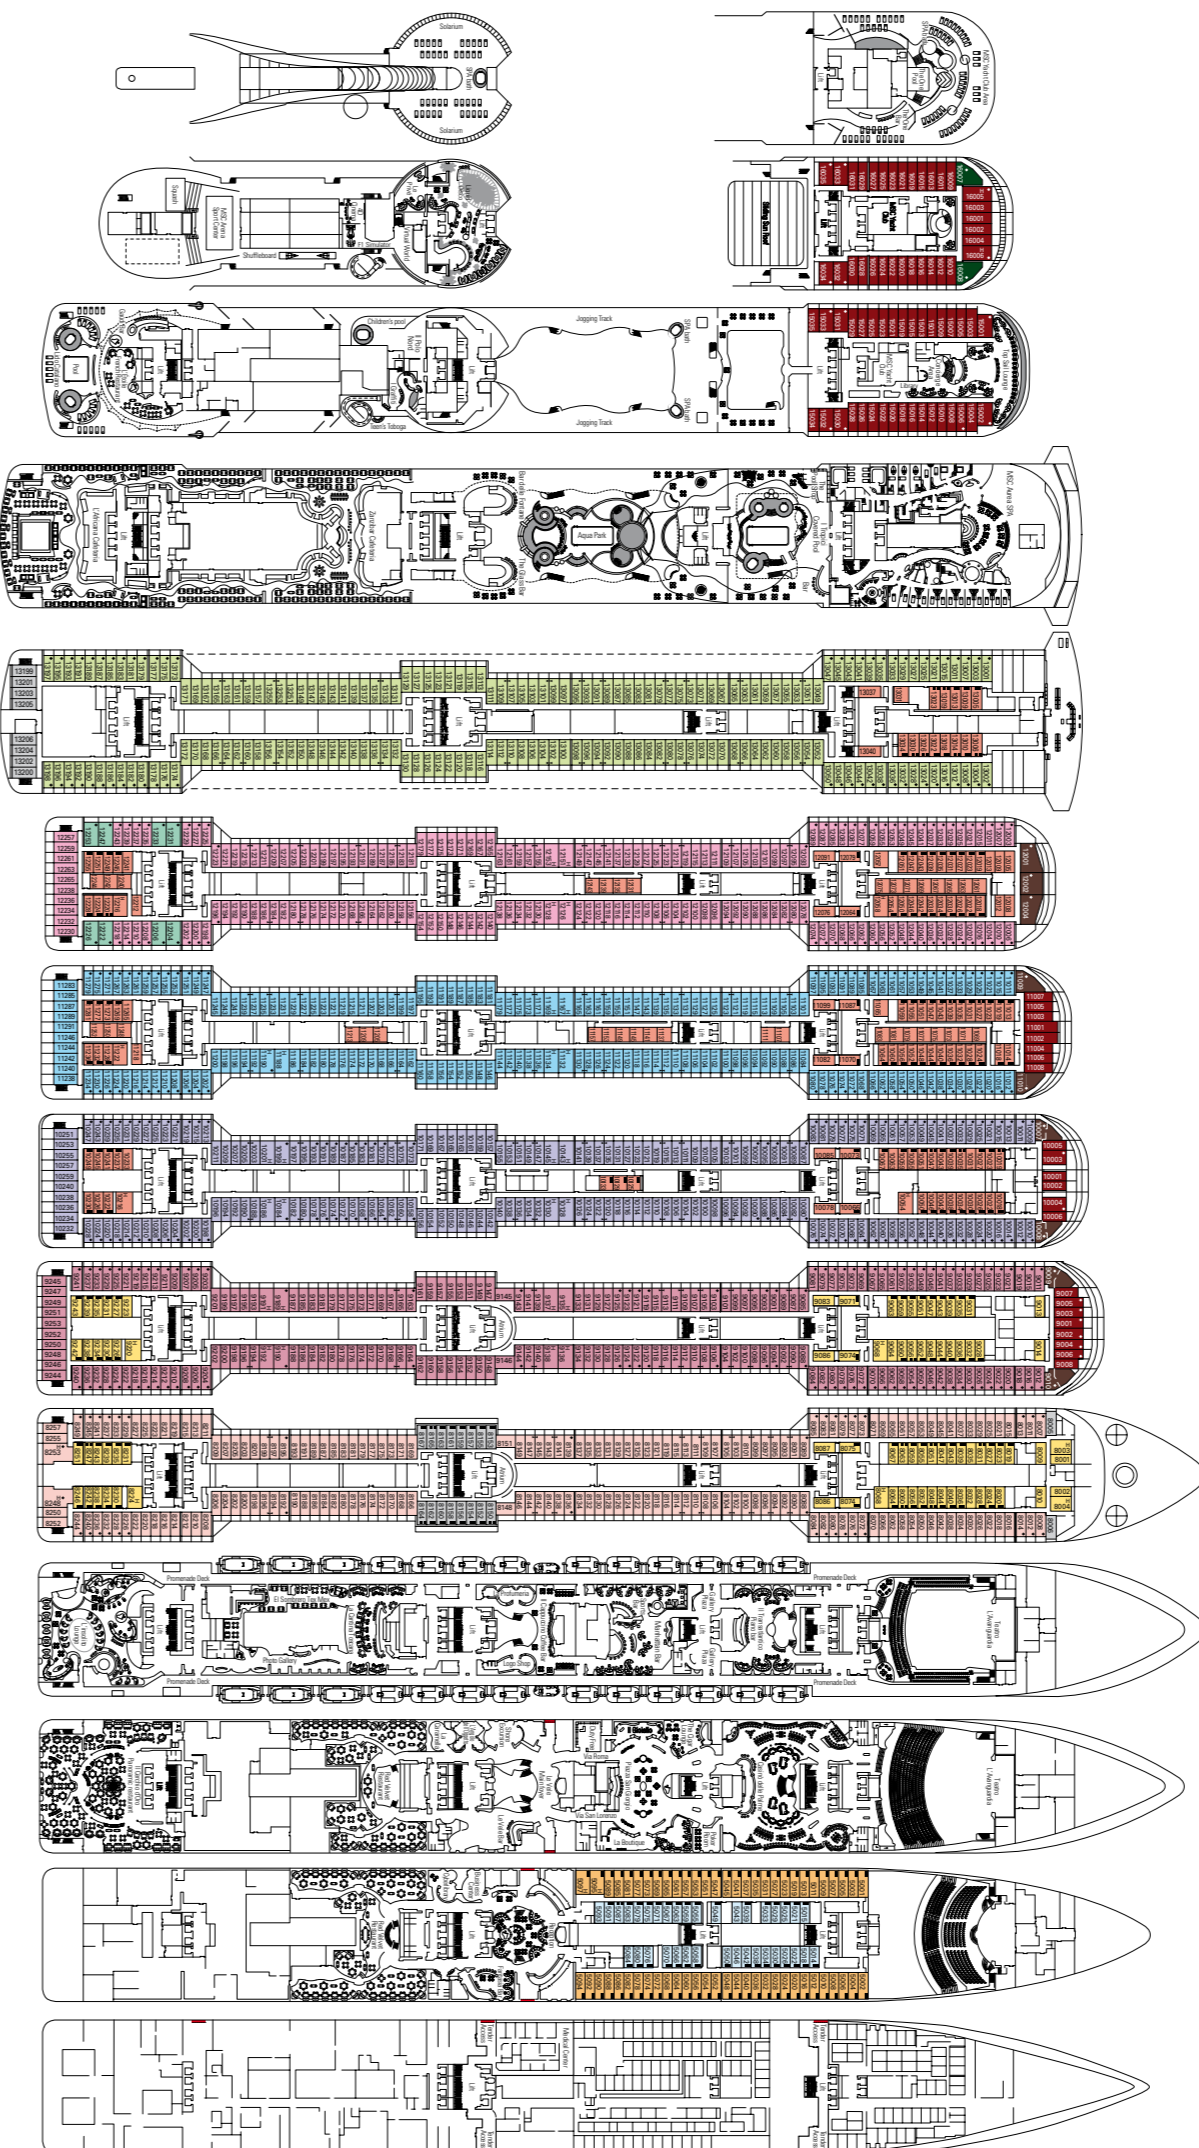

SUN DECK Deck 18

AURORA Deck 16

SPLENDIDO Deck 15

MIRAGGIO Deck 14

ARCOBALENO Deck 13

INCANTO Deck 12

MERAVIGLIA Deck 11

SOGNO Deck 10

RADIOSO Deck 9

FAVOLA Deck 8

SUBLIME Deck 7

MAGNIFICO Deck 6

FANTASIA Deck 5

MAGICO Deck 4

Cabins types

Quantity	Type	Services included	Surface (m²)	Cabins for people with disabilities
99	MSC Yacht Club Suite, balcony or panoramic window	Air conditioning. All beds can be both single or double (on request). Spacious wardrobe. Bathroom with tub. Interactive TV. Telephone. Availability of internet connection by your own laptop (on payment). Console Nintendo Wii*. Mini bar. Safe.	from 22 to 51	2
8	Standard Suite with balcony	Air conditioning. All beds can be both single or double (on request). Spacious wardrobe. Bathroom with shower or tub. Interactive TV. Telephone. Availability of internet connection by your own laptop (on payment). Mini bar. Safe.	27	
1.151	Outside cabin with balcony	Air conditioning. All beds can be both single or double (on request). Spacious wardrobe. Bathroom with shower or tub. Interactive TV. Telephone. Availability of internet connection by your own laptop (on payment). Mini bar. Safe.	18	28
85	Outside cabin	Air conditioning. All beds can be both single or double (on request). Bathroom with shower. Interactive TV. Telephone. Availability of internet connection by your own laptop (on payment). Mini bar. Safe.	from 17 to 20	2
294	Inside cabin	Air conditioning. All beds can be both single or double (on request). Bathroom with shower. Interactive TV. Telephone. Availability of internet connection by your own laptop (on payment). Mini bar. Safe.	16	11

*Only in the MSC Yacht Club Suites.