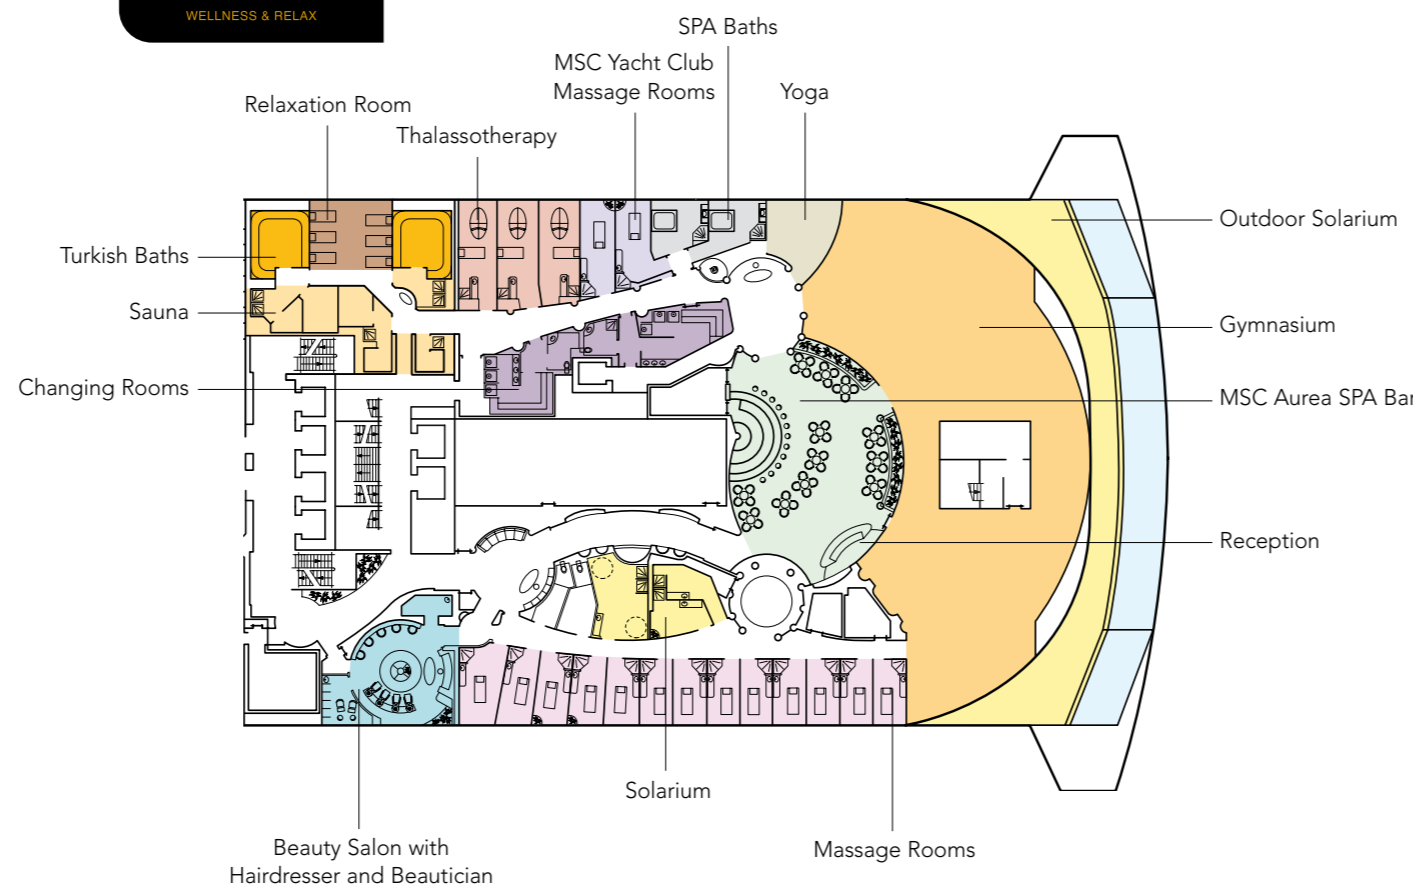

Technical characteristics of the ship

| | | |
|----------------------------|--|--|
| Gross tonnage | 137.936 tons | Public areas |
| Length / Beam / Height | 333,3 m / 37,92 m post panamax. / 66,8 m | |
| Surface Area | 450.000 m ² , 27.000 m ² of which are public areas | Shuffleboard, squash, sport center, jogging track, gymnasium, aerobics, indoor and outdoor children areas, teenagers areas with disco, karaoke, video arcade, solarium, SPA, wellness center, sauna, turkish baths, thalassotherapy, aromatherapy, chromotherapy, relaxation room, hairdresser, yoga, bars and thematic bars, restaurants, Tex-Mex restaurant, French restaurant, pizzeria, piano bar, cafeteria, internet point, wine tasting bar, discotheque, theatre, 4D cinema, casino, F1 Simulator, library, card play room, art gallery, cigar room, photoshop, photogallery, shopping area, medical center, laundry service, Duty Free shops. |
| Decks | 18, 13 of which for passengers | |
| Lifts | 25, 15 of which for passengers (2 panoramic and 1 for MSC Yacht Club area) | |
| Voltage | 110/220 Volts (energy saving system) | |
| Maximum speed | 22,55 knots | |
| Stabilizers | Stabilized with 2 fins | |
| Total number of passengers | 3.274 people (on double berth basis) | |
| Total number of cabins | 1.637, 43 of which for people with disabilities | |
| Crew | 1.332 people | |
| Pools | 5 (of which: 1 with sliding sun roof, 1 for MSC Yacht Club area, 1 for children), 12 SPA baths | |
| Currency on board | Euro (Mediterranean) | |
| Environmental Technology | AWT-Advanced Water Treatment, Energy Saving & Monitoring System, Clean Ship 2 | |