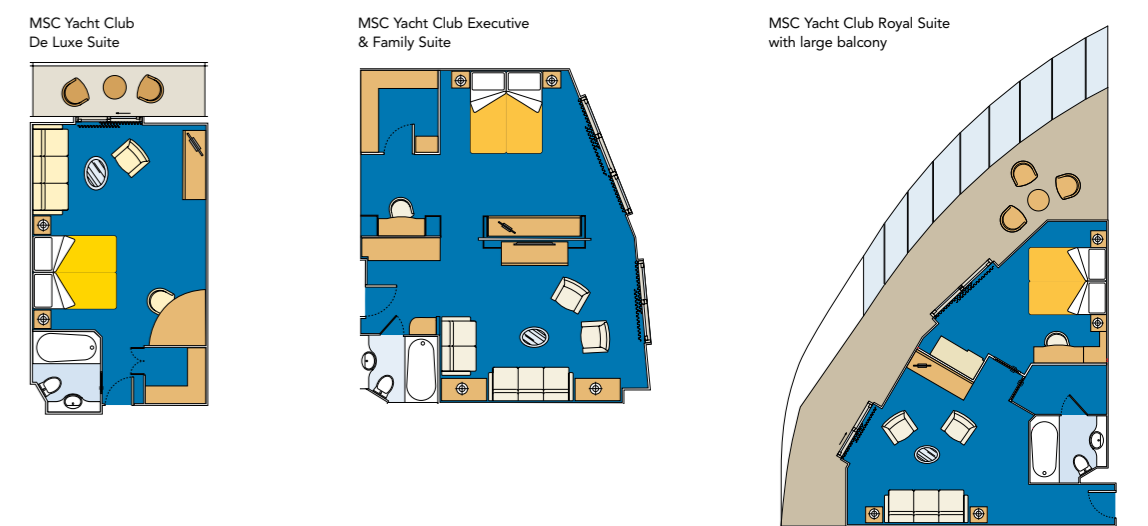

MSC YACHT CLUB SUITES

Cabins Categories

Cat.	Cabins	Decks
1	Inside cabin	5 Fantasia
2	Inside cabin	8 Favola, 9 Radioso
3	Inside cabin	10 Sogno, 11 Meraviglia, 12 Incanto, 13 Arcobaleno
4	Standard outside with porthole	5 Fantasia
5	Special outside with porthole	8 Favola, 13 Arcobaleno
6	Standard outside with balcony	8 Favola
7	Standard outside with balcony	9 Radioso
8	Standard outside with balcony	10 Sogno
9	Standard outside with balcony	11 Meraviglia
10	Standard outside with balcony	12 Incanto
11	Standard outside with balcony	13 Arcobaleno
12	Suite with balcony	12 Incanto
YC1	De Luxe Suite	9 Radioso, 10 Sogno, 11 Meraviglia, 15 Splendido, 16 Aurora
YC2	Executive & Family Suite	9 Radioso, 10 Sogno, 11 Meraviglia, 12 Incanto
YC3	Royal Suite with large balcony	16 Aurora

CABINS TYPES
■ 3/4" beds are bunks
◆ Double sofa bed
I Connecting cabins
H Cabin for people with disabilities