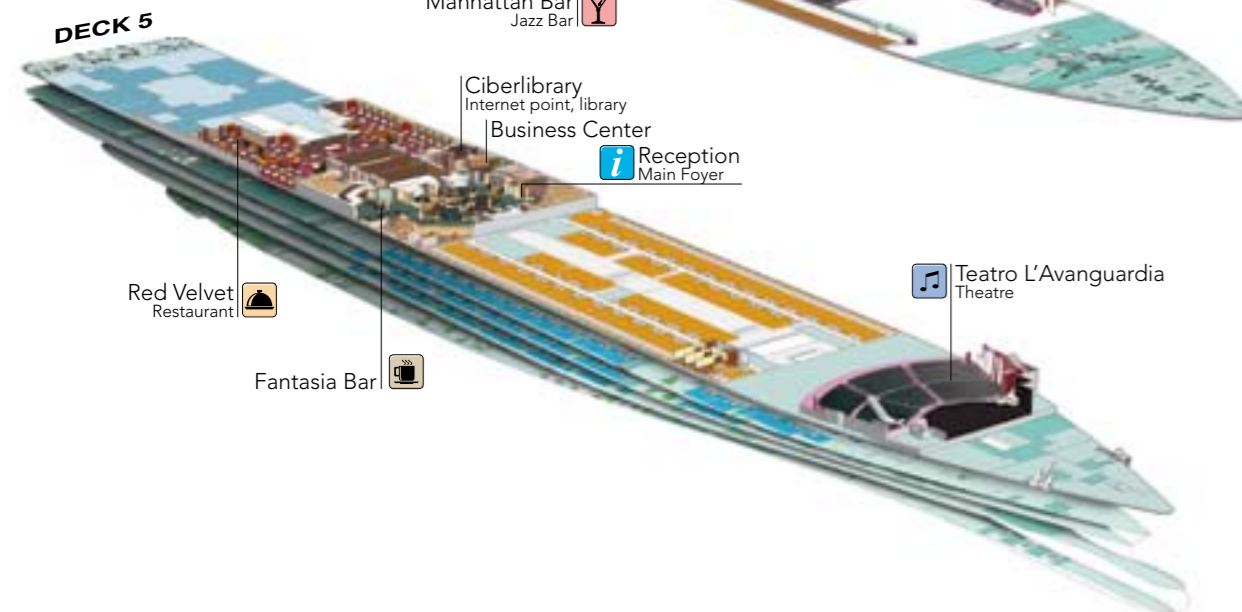

| MSC Yacht Club | Quantity | Exclusive services | Surface (m ²) | Deck |
|---------------------------|----------|---|---------------------------|-----------------------|
| MSC Aurea SPA | | Direct, reserved access with private lifts, 2 private massage rooms | 47 | 14 Miraggio |
| Concierge area | 24 | Reception with 24 hours Concierge service | 113 | 15 Splendido |
| Library | 8 | Library in the Concierge area | 39 | 15 Splendido |
| Top Sail Lounge | 141 | Panoramic forward lounge, bar | 297 | 15 Splendido |
| Suite with Butler service | 99 | 24 hours Butler service | | 9, 10, 11, 12, 15, 16 |
| Le Privè | 22 | Private area in the discotheque | 85 | 16 Aurora |
| The One Bar | | Bar, buffet | | 18 Sun Deck |
| The One Pool | | Pool, 2 SPA baths and solarium | 1.177 | 18 Sun Deck |