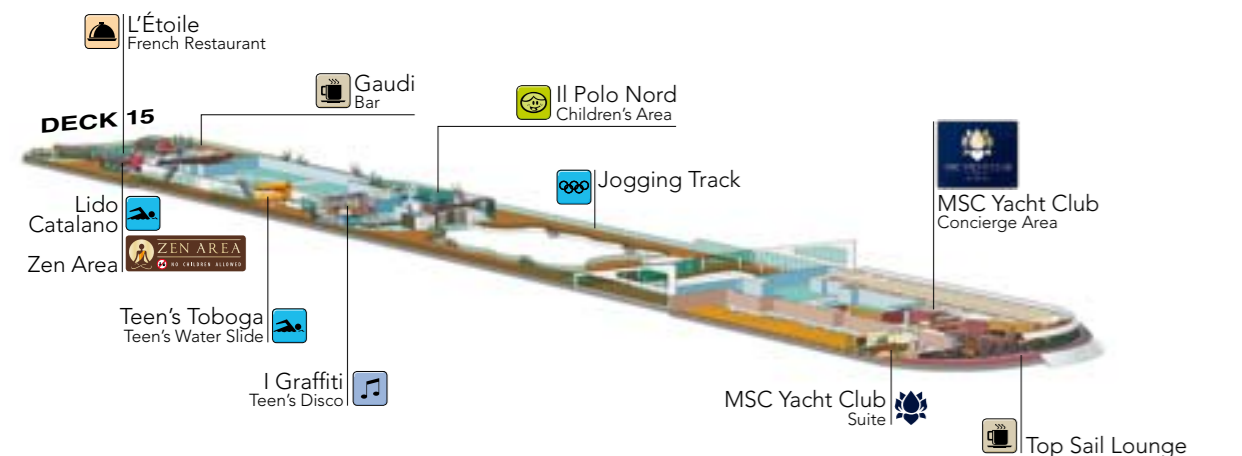

| MSC Yacht Club | Quantity | Exclusive services | Surface (m ²) | Deck |
|---------------------------|----------|---|---------------------------|-----------------------|
| MSC Aurea SPA | | Direct, reserved access with private lifts, 2 private massage rooms | 47 | 14 Miraggio |
| Concierge area | 24 | Reception with 24 hours Concierge service | 113 | 15 Splendido |
| Library | 8 | Library in the Concierge area | 39 | 15 Splendido |
| Top Sail Lounge | 141 | Panoramic forward lounge, bar | 297 | 15 Splendido |
| Suite with Butler service | 99 | 24 hours Butler service | | 9, 10, 11, 12, 15, 16 |
| Le Privè | 22 | Private area in the discotheque | 85 | 16 Aurora |
| The One Bar | | Bar, buffet | | 18 Sun Deck |
| The One Pool | | Pool, 2 SPA baths and solarium | 1.177 | 18 Sun Deck |

MSC FANTASIA

| | | | |
|--|------------------|--|-------------------------|
| | Information | | Music and entertainment |
| | Formal dining | | Casino |
| | Informal dining | | Duty Free Shops |
| | Coffee Bar | | Swimming pool |
| | Cocktail Bar | | Sport |
| | Snack Bar | | Gymnasium |
| | Cigar/Cognac Bar | | Children's area |
| | Wine Bar | | Amusement |

Common services

| Various services | Seats | Use | Surface (m²) | Deck |
|------------------|-------|--------------------------------|--------------|-------------|
| Reception | 93 | Main foyer, information office | 479 | 5 Fantasia |
| Medical Center | 13 | Medical center | 284 | 4 Magico |
| Gallery Plaza | 4 | Art gallery | 110 | 7 Sublime |
| Shore Excursion | 12 | Excursion office | 100 | 6 Magnifico |