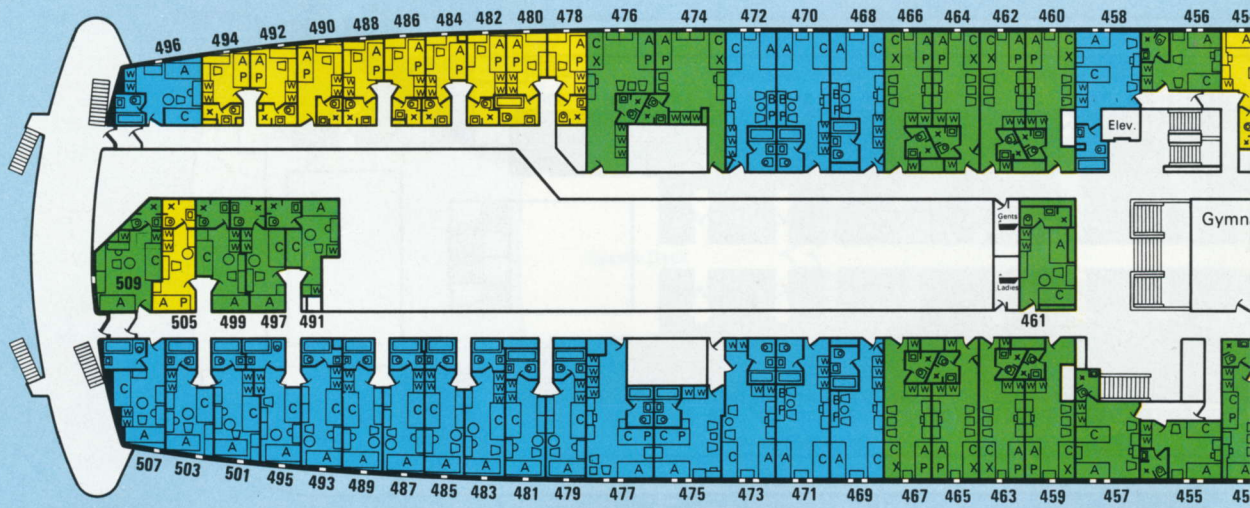

Upper Deck (Rooms 400–509)