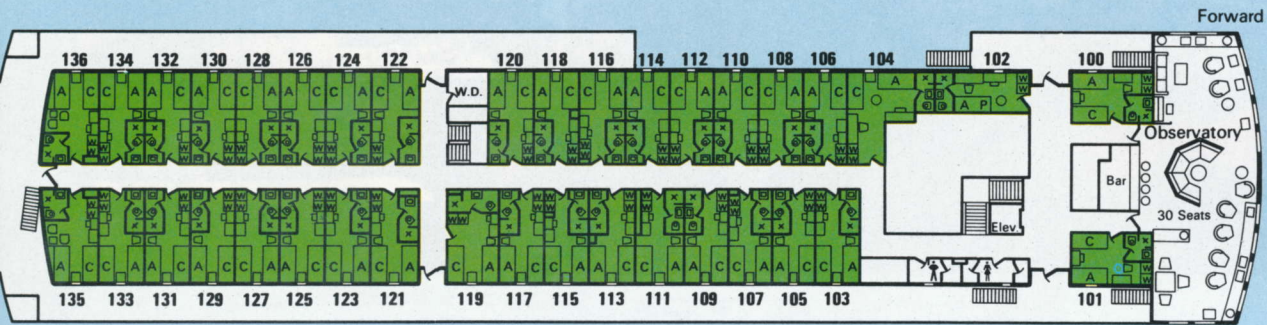

Draught 8,3 m or 27 ft.

Service speed approx. 21 knots.

Gross Register Tons 23,500.

All rooms are fully air-conditioned and equipped with private facilities. Both vessels are stabilizer-equipped.

Many rooms have additional berths, which are indicated by letters of the deck plan.

□ □ = Vanity with seat

□ = Chest

▬ = Window or porthole

⋈ = Sliding doors

△ = Connecting door

□ = Bath with overhead shower

x = Shower

⊙ = Toilet

⊞ = Washbasin

○ = Bidet

W.D. = Washer and dryer facilities
for passengers' use

▬ = Bathroom

Navigation Deck (Rooms 20)

Accommodations Aboard the s.s. Veendam and s.s. Volendam

Double Rooms
with double bed-
ding room, each
with shower and

Double Rooms
with bath, shower and toilet.

Double Rooms
with shower and toilet.

Single Rooms
with shower and toilet.

Deck (Rooms 100-136)

-224)

Boat Deck (Rooms 300–355)

Promenade Deck s.s. Veendam

Promenade Deck s.s. Volendam