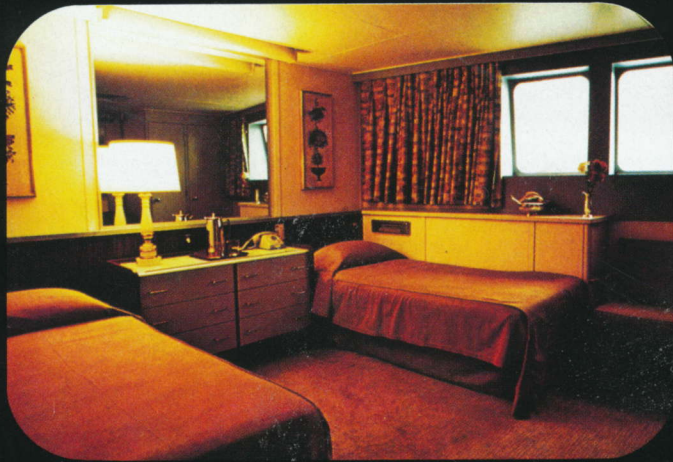

C-Deck

Technical Particulars

s.s. Veendam and s.s. Volendam

Length overall 188 m or 617 ft.

Breadth 25,6 m or 84 ft.

Draught 8,3 m or 27 ft.

Service speed approx. 21 knots.

Gross Register Tons 23,500.

All rooms are fully air-conditioned and equipped with private facilities. Both vessels are stabilizer-equipped.

Many rooms have additional berths, which are indicated by letters of the deck plan.

The s.s. Veendam and the s.s. Volendam are registered in the Netherlands Antilles.

Your Travel Agent:

TRAVEL CENTER
Manhasset

580 PLANDOME ROAD

627-5700