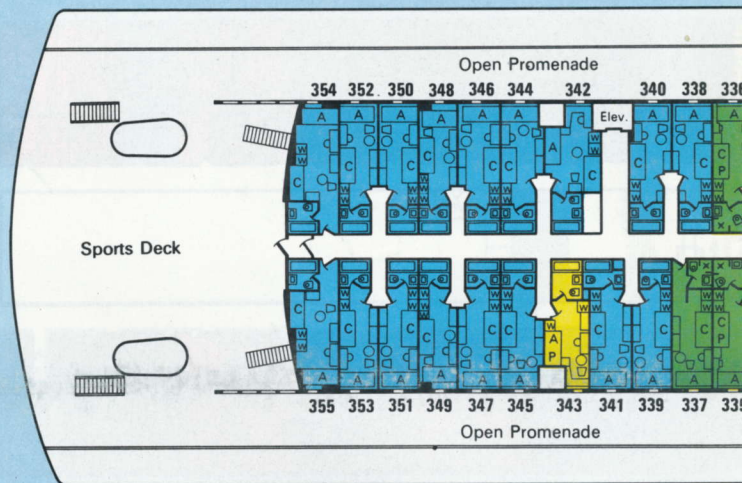

Draught 8,3 m or 27 ft.

Service speed approx. 21 knots.

Gross Register Tons 23,500.

All rooms are fully air-conditioned and equipped with private facilities. Both vessels are stabilizer-equipped.

Many rooms have additional berths, which are indicated by letters of the deck plan.

⊞ = Washbasin

○ = Bidet

W.D. = Washer and dryer facilities
for passengers' use

▬ = Bathroom

Navigation Deck (Rooms 20)

Accommodations Aboard the s.s. Veendam and s.s. Volendam

Double Rooms
with double bed-
ding room, each
with shower and

Double Rooms
with bath, shower and toilet.

Double Rooms
with shower and toilet.

Single Rooms
with shower and toilet.

Deck (Rooms 100-136)

-224)

Boat Deck (Rooms 300–355)

Promenade Deck s.s. Veendam

Promenade Deck s.s. Volendam