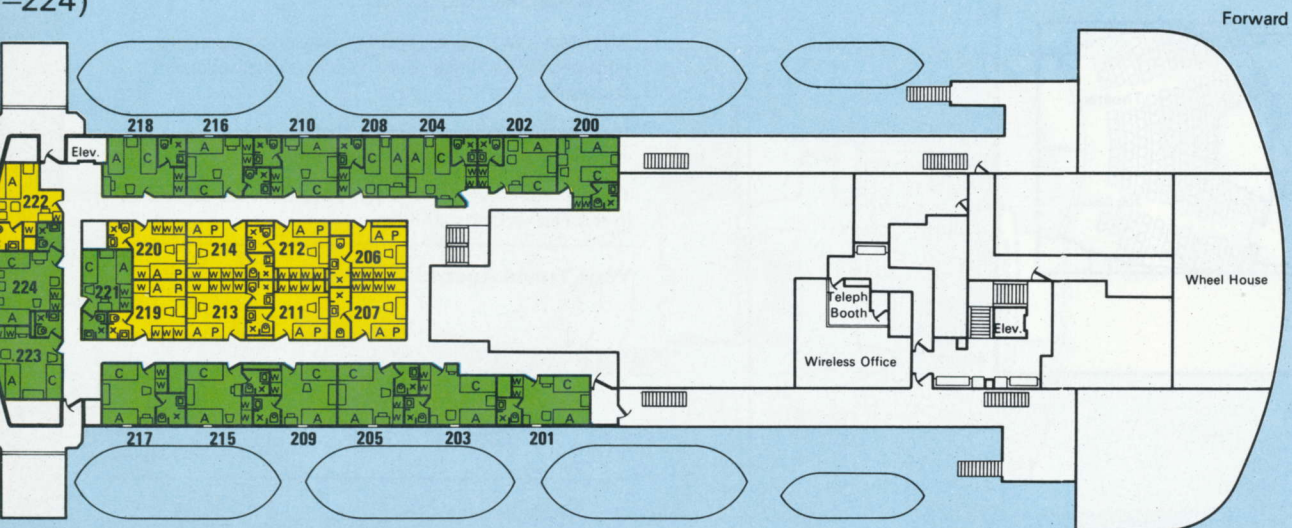

□ □ = Vanity with seat

□ = Chest

▬ = Window or porthole

⋈ = Sliding doors

△ = Connecting door

□ = Bath with overhead shower

x = Shower

⊙ = Toilet

⊞ = Washbasin

○ = Bidet

W.D. = Washer and dryer facilities
for passengers' use

▬ = Bathroom

Navigation Deck (Rooms 20)

Accommodations Aboard the s.s. Veendam and s.s. Volendam

Double Rooms
with double bed-
ding room, each
with shower and

Double Rooms
with bath, shower and toilet.

Double Rooms
with shower and toilet.

Single Rooms
with shower and toilet.

Deck (Rooms 100-136)

-224)

Boat Deck (Rooms 300–355)

Promenade Deck s.s. Veendam

Promenade Deck s.s. Volendam

Upper Deck (Rooms 400–509)

Main Deck (Rooms 600–694)

Typical Accommodations Aboard the s.s. Veendam and s.s. Volendam

Deluxe Suites
consisting of double bed-room and sitting room, each room with bath, shower and toilet.