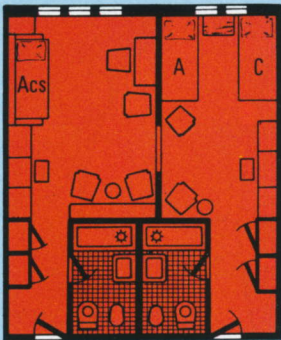

Draught 8,3 m or 27 ft.

Service speed approx. 21 knots.

Gross Register Tons 23,500.

All rooms are fully air-conditioned and equipped with private facilities. Both vessels are stabilizer-equipped.

Many rooms have additional berths, which are indicated by letters of the deck plan.

□ □ = Vanity with seat

□ = Chest

▬ = Window or porthole

⋈ = Sliding doors

△ = Connecting door

□ = Bath with overhead shower

x = Shower

⊙ = Toilet

⊞ = Washbasin

○ = Bidet

W.D. = Washer and dryer facilities
for passengers' use

▬ = Bathroom

Navigation Deck (Rooms 20)

Accommodations Aboard the s.s. Veendam and s.s. Volendam

Double Rooms
with double bed-
ding room, each
with shower and

Upper Deck (Rooms 400–509)

Main Deck (Rooms 600–694)

Typical Accommodations Aboard the s.s. Veendam and s.s. Volendam

Deluxe Suites
consisting of double bed-room and sitting room, each room with bath, shower and toilet.