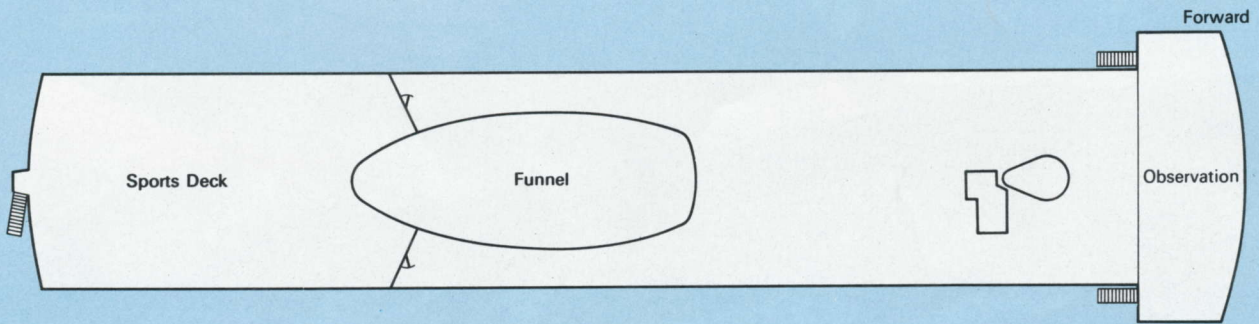

Boat Deck

Promenade Deck

Upper Deck

Main Deck

C-Deck

Typical

Deluxe Suite
 consisting of
 a stateroom and
 a sitting
 room with
 a
 toilet.

Sports Deck

Key to Symbols

A and C = Lower beds

Acs = Convertible sofa

B = Folding lower berth

P and X = Pullman upper berths

□ □ = Chair

□ ○ = Table

☒ = Wardrobe