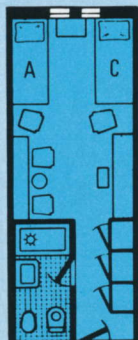

Draught 8,3 m or 27 ft.

Service speed approx. 21 knots.

Gross Register Tons 23,500.

All rooms are fully air-conditioned and equipped with private facilities. Both vessels are stabilizer-equipped.

Many rooms have additional berths, which are indicated by letters of the deck plan.

Upper Deck (Rooms 400–509)

Main Deck (Rooms 600–694)

Typical Accommodations Aboard the s.s. Veendam and s.s. Volendam

Deluxe Suites
consisting of double bed-room and sitting room, each room with bath, shower and toilet.

Double Rooms
with bath, shower and toilet.

Double Rooms
with shower and toilet.

Single Room
with shower and toilet.

Key to Symbols

- | | |
|--------------------------------|--|
| A and C = Lower beds | x = Shower |
| Acs = Convertible sofa | ⊙ = Toilet |
| B = Folding lower berth | ⊠ = Washbasin |
| P and X = Pullman upper berths | ○ = Bidet |
| □ = Chair | W.D. = Washer and dryer facilities for passengers' use |
| □ ○ = Table | ♻️ = Bathroom |
| ⊞ = Wardrobe | |
| ⊞ = Vanity with seat | |
| ▭ = Chest | |
| ▬ = Window or porthole | |
| ⚡ = Sliding doors | |
| ⚡ = Connecting door | |
| ⊞ = Bath with overhead shower | |

rooms
lower and toilet.