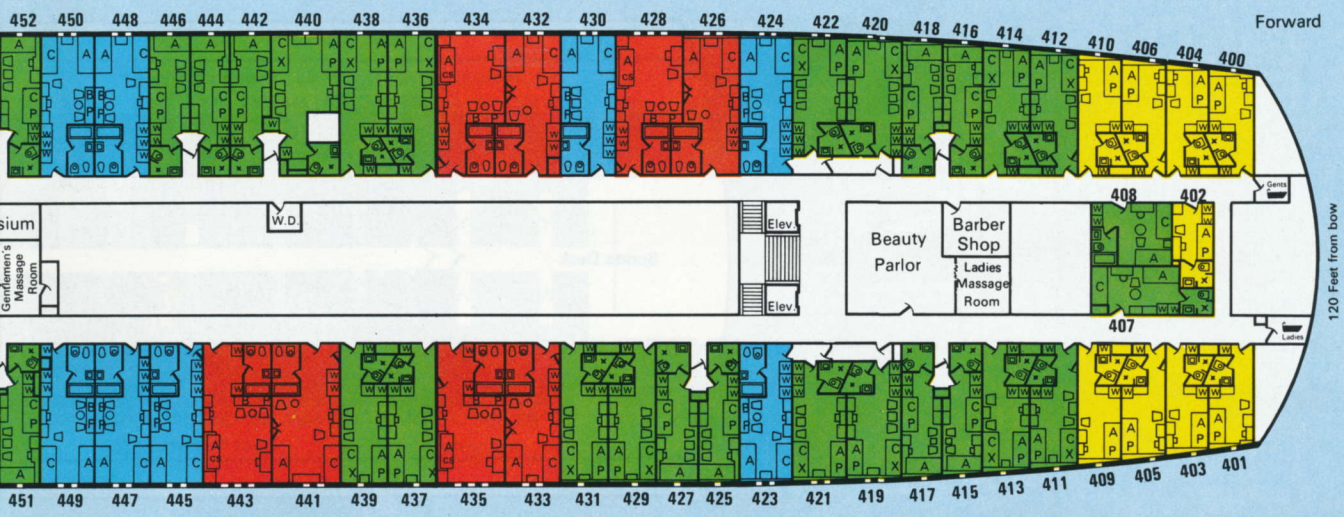

Draught 8,3 m or 27 ft.

Service speed approx. 21 knots.

Gross Register Tons 23,500.

All rooms are fully air-conditioned and equipped with private facilities. Both vessels are stabilizer-equipped.

Many rooms have additional berths, which are indicated by letters of the deck plan.

Upper Deck (Rooms 400–509)

Main Deck (Rooms 600–694)

Typical Accommodations Aboard the s.s. Veendam and s.s. Volendam

Deluxe Suites
consisting of double bed-room and sitting room, each room with bath, shower and toilet.

Double Rooms
with bath, shower and toilet.

Double Rooms
with shower and toilet.

Single Room
with shower and toilet.

Key to Symbols

- | | |
|--------------------------------|--|
| A and C = Lower beds | x = Shower |
| Acs = Convertible sofa | ⊙ = Toilet |
| B = Folding lower berth | ⊠ = Washbasin |
| P and X = Pullman upper berths | ○ = Bidet |
| □ = Chair | W.D. = Washer and dryer facilities for passengers' use |
| □ ○ = Table | ♻️ = Bathroom |
| ⊞ = Wardrobe | |
| ⊞ = Vanity with seat | |
| ▭ = Chest | |
| ▬ = Window or porthole | |
| ⚡ = Sliding doors | |
| ⚡ = Connecting door | |
| ⊞ = Bath with overhead shower | |

rooms
lower and toilet.