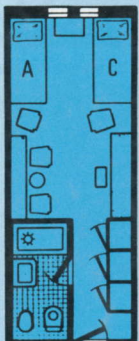

Draught 8,3 m or 27 ft.

Service speed approx. 21 knots.

Gross Register Tons 23,500.

All rooms are fully air-conditioned and equipped with private facilities. Both vessels are stabilizer-equipped.

Many rooms have additional berths, which are indicated by letters of the deck plan.

Key to Symbols

A and C = Lower beds

Acs = Convertible sofa

B = Folding lower berth

P and X = Pullman upper berths

□ □ = Chair

□ ○ = Table

☒ = Wardrobe

□ □ = Vanity with seat

□ = Chest

▬ = Window or porthole

⋈ = Sliding doors

△ = Connecting door

□ = Bath with overhead shower

x = Shower

⊙ = Toilet

⊞ = Washbasin

○ = Bidet

W.D. = Washer and dryer facilities
for passengers' use

▬ = Bathroom

Navigation Deck (Rooms 20)

Accommodations Aboard the s.s. Veendam and s.s. Volendam

Double Rooms
with double bed-
ding room, each
with shower and