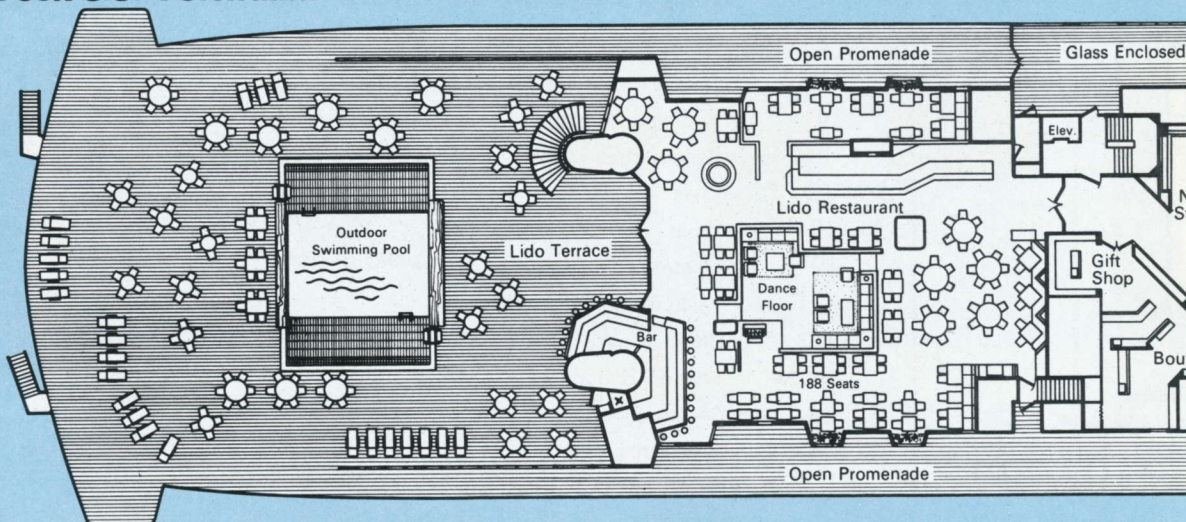

□ □ = Vanity with seat

□ = Chest

▬ = Window or porthole

⋈ = Sliding doors

△ = Connecting door

□ = Bath with overhead shower

x = Shower

⊙ = Toilet

⊞ = Washbasin

○ = Bidet

W.D. = Washer and dryer facilities
for passengers' use

▬ = Bathroom

Navigation Deck (Rooms 20)

Accommodations Aboard the s.s. Veendam and s.s. Volendam

Double Rooms
with double bed-
ding room, each
with shower and

Double Rooms
with bath, shower and toilet.

Double Rooms
with shower and toilet.

Single Rooms
with shower and toilet.

Deck (Rooms 100-136)

-224)

Boat Deck (Rooms 300–355)

Promenade Deck s.s. Veendam

Promenade Deck s.s. Volendam

Upper Deck (Rooms 400–509)

Main Deck (Rooms 600–694)

Typical Accommodations Aboard the s.s. Veendam and s.s. Volendam

Deluxe Suites
consisting of double bed-room and sitting room, each room with bath, shower and toilet.