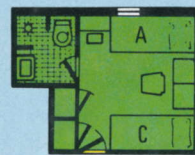

□ □ = Vanity with seat

□ = Chest

▬ = Window or porthole

⋈ = Sliding doors

△ = Connecting door

□ = Bath with overhead shower

x = Shower

⊙ = Toilet

⊞ = Washbasin

○ = Bidet

W.D. = Washer and dryer facilities
for passengers' use

▬ = Bathroom

Navigation Deck (Rooms 20)

Accommodations Aboard the s.s. Veendam and s.s. Volendam

Double Rooms
with double bed-
ding room, each
with shower and

Double Rooms
with bath, shower and toilet.

Double Rooms
with shower and toilet.

Single Rooms
with shower and toilet.

Deck (Rooms 100-136)

-224)

Boat Deck (Rooms 300–355)

Promenade Deck s.s. Veendam

Promenade Deck s.s. Volendam