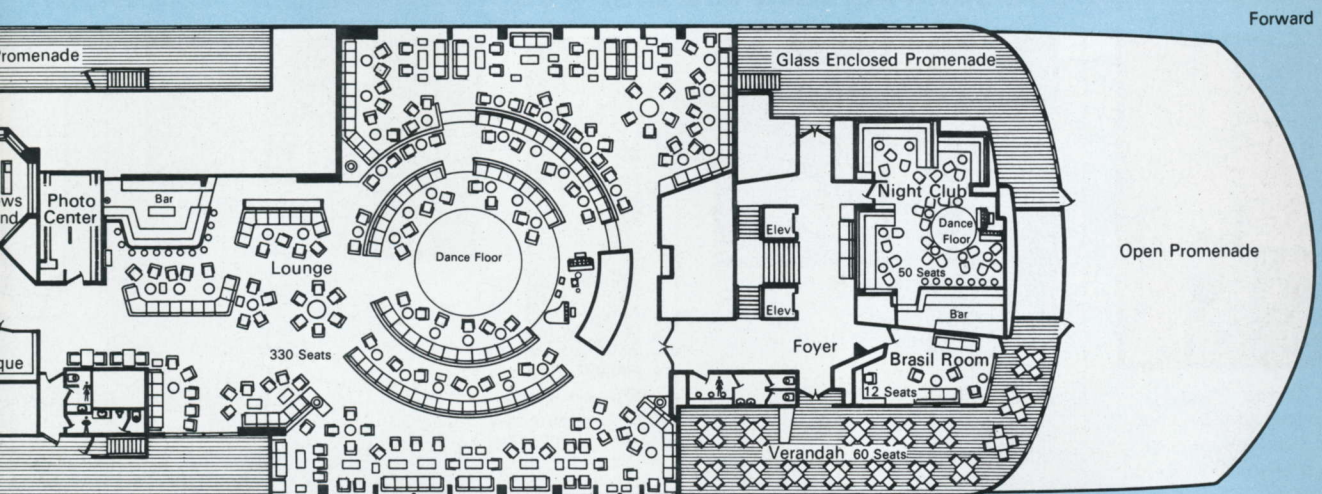

□ □ = Vanity with seat

□ = Chest

▬ = Window or porthole

⋈ = Sliding doors

△ = Connecting door

□ = Bath with overhead shower

x = Shower

⊙ = Toilet

⊞ = Washbasin

○ = Bidet

W.D. = Washer and dryer facilities
for passengers' use

▬ = Bathroom

Navigation Deck (Rooms 20)

Accommodations Aboard the s.s. Veendam and s.s. Volendam

Double Rooms
with double bed-
ding room, each
with shower and

Double Rooms
with bath, shower and toilet.

Double Rooms
with shower and toilet.

Single Rooms
with shower and toilet.

Deck (Rooms 100-136)

-224)

Boat Deck (Rooms 300–355)

Promenade Deck s.s. Veendam

Promenade Deck s.s. Volendam

rooms
lower and toilet.