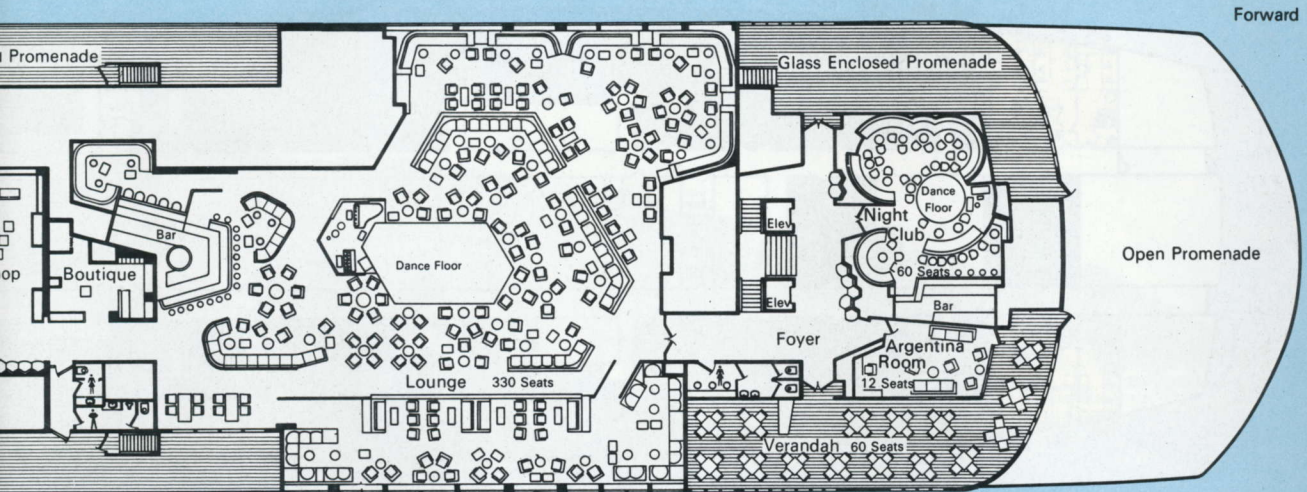

□ □ = Vanity with seat

□ = Chest

▬ = Window or porthole

⋈ = Sliding doors

△ = Connecting door

□ = Bath with overhead shower

x = Shower

⊙ = Toilet

⊞ = Washbasin

○ = Bidet

W.D. = Washer and dryer facilities
for passengers' use

▬ = Bathroom

Navigation Deck (Rooms 20)

Accommodations Aboard the s.s. Veendam and s.s. Volendam

Double Rooms
with double bed-
ding room, each
with shower and

Double Rooms
with bath, shower and toilet.

Double Rooms
with shower and toilet.

Single Rooms
with shower and toilet.

Deck (Rooms 100-136)

-224)

Boat Deck (Rooms 300–355)

Promenade Deck s.s. Veendam

Promenade Deck s.s. Volendam

rooms
lower and toilet.