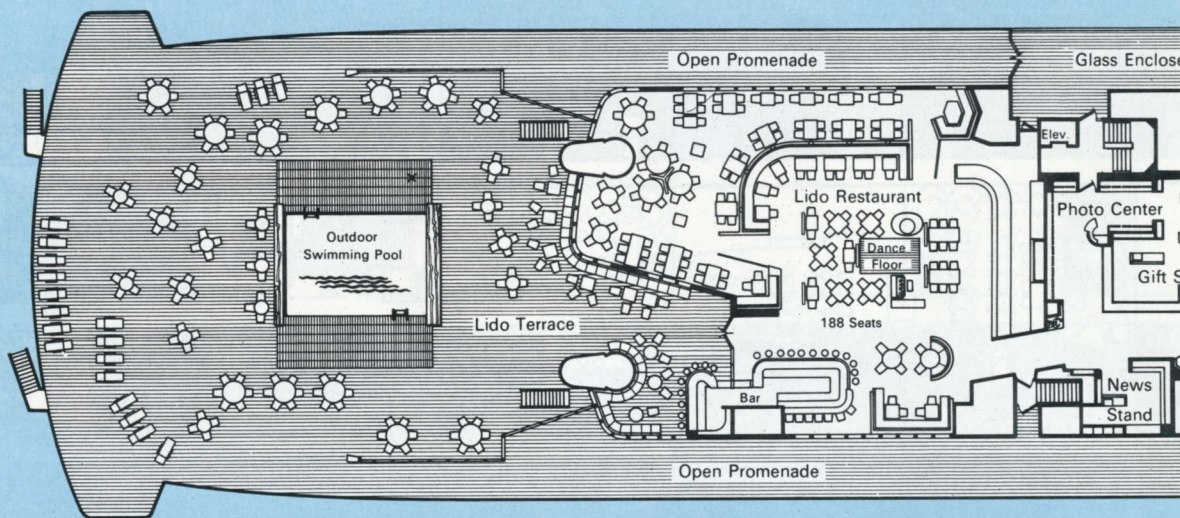

⊞ = Washbasin

○ = Bidet

W.D. = Washer and dryer facilities
for passengers' use

▬ = Bathroom

Navigation Deck (Rooms 20)

Accommodations Aboard the s.s. Veendam and s.s. Volendam

Double Rooms
with double bed-
ding room, each
with shower and

Double Rooms
with bath, shower and toilet.

Double Rooms
with shower and toilet.

Single Rooms
with shower and toilet.

Deck (Rooms 100-136)

-224)

Boat Deck (Rooms 300–355)

Promenade Deck s.s. Veendam

Promenade Deck s.s. Volendam

Upper Deck (Rooms 400–509)

Main Deck (Rooms 600–694)

Typical Accommodations Aboard the s.s. Veendam and s.s. Volendam

Deluxe Suites
consisting of double bed-room and sitting room, each room with bath, shower and toilet.