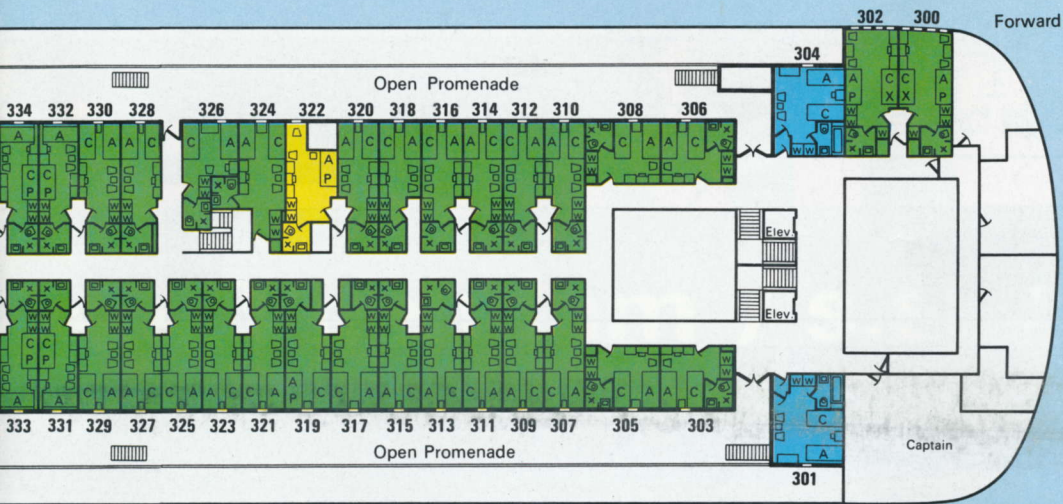

Draught 8,3 m or 27 ft.

Service speed approx. 21 knots.

Gross Register Tons 23,500.

All rooms are fully air-conditioned and equipped with private facilities. Both vessels are stabilizer-equipped.

Many rooms have additional berths, which are indicated by letters of the deck plan.

□ □ = Vanity with seat

□ = Chest

▬ = Window or porthole

⋈ = Sliding doors

△ = Connecting door

□ = Bath with overhead shower

x = Shower

⊙ = Toilet

⊞ = Washbasin

○ = Bidet

W.D. = Washer and dryer facilities
for passengers' use

▬ = Bathroom

Navigation Deck (Rooms 20)

Accommodations Aboard the s.s. Veendam and s.s. Volendam

Double Rooms
with double bed-
ding room, each
with shower and

Double Rooms
with bath, shower and toilet.

Double Rooms
with shower and toilet.

Single Rooms
with shower and toilet.

Deck (Rooms 100-136)

-224)

Boat Deck (Rooms 300–355)

Promenade Deck s.s. Veendam

Promenade Deck s.s. Volendam