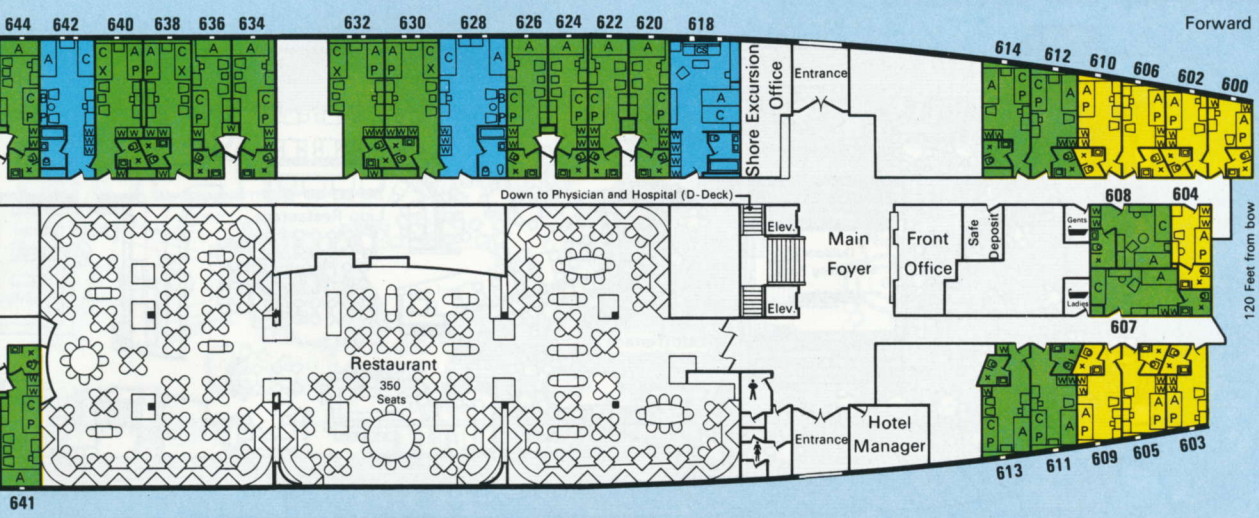

□ □ = Vanity with seat

□ = Chest

▬ = Window or porthole

⋈ = Sliding doors

△ = Connecting door

□ = Bath with overhead shower

x = Shower

⊙ = Toilet

Upper Deck (Rooms 400–509)

Main Deck (Rooms 600–694)

Typical Accommodations Aboard the s.s. Veendam and s.s. Volendam

Deluxe Suites
consisting of double bed-room and sitting room, each room with bath, shower and toilet.

Double Rooms
with bath, shower and toilet.

Double Rooms
with shower and toilet.

Single Room
with shower and toilet.

Key to Symbols

- | | |
|--------------------------------|--|
| A and C = Lower beds | x = Shower |
| Acs = Convertible sofa | ⊙ = Toilet |
| B = Folding lower berth | ⊠ = Washbasin |
| P and X = Pullman upper berths | ○ = Bidet |
| □ = Chair | W.D. = Washer and dryer facilities for passengers' use |
| □ ○ = Table | ♻️ = Bathroom |
| ⊞ = Wardrobe | |
| ⊞ = Vanity with seat | |
| ▭ = Chest | |
| ▬ = Window or porthole | |
| ⚡ = Sliding doors | |
| ⚡ = Connecting door | |
| ⊞ = Bath with overhead shower | |

rooms
lower and toilet.