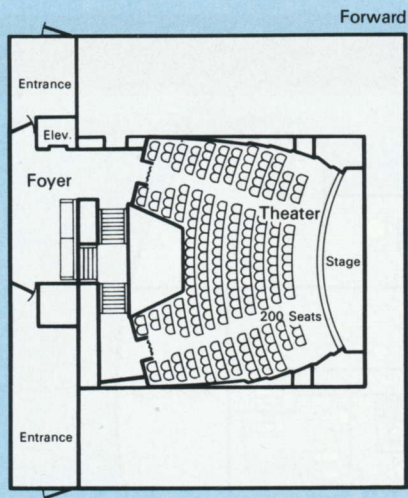

DECK PLAN

s.s. Veendam / s.s. Volendam

Holland America Cruises

C-Deck

Technical Particulars

s.s. Veendam and s.s. Volendam

Length overall 188 m or 617 ft.

Breadth 25,6 m or 84 ft.

Draught 8,3 m or 27 ft.

Service speed approx. 21 knots.

Gross Register Tons 23,500.

All rooms are fully air-conditioned and equipped with private facilities. Both vessels are stabilizer-equipped.

Many rooms have additional berths, which are indicated by letters of the deck plan.