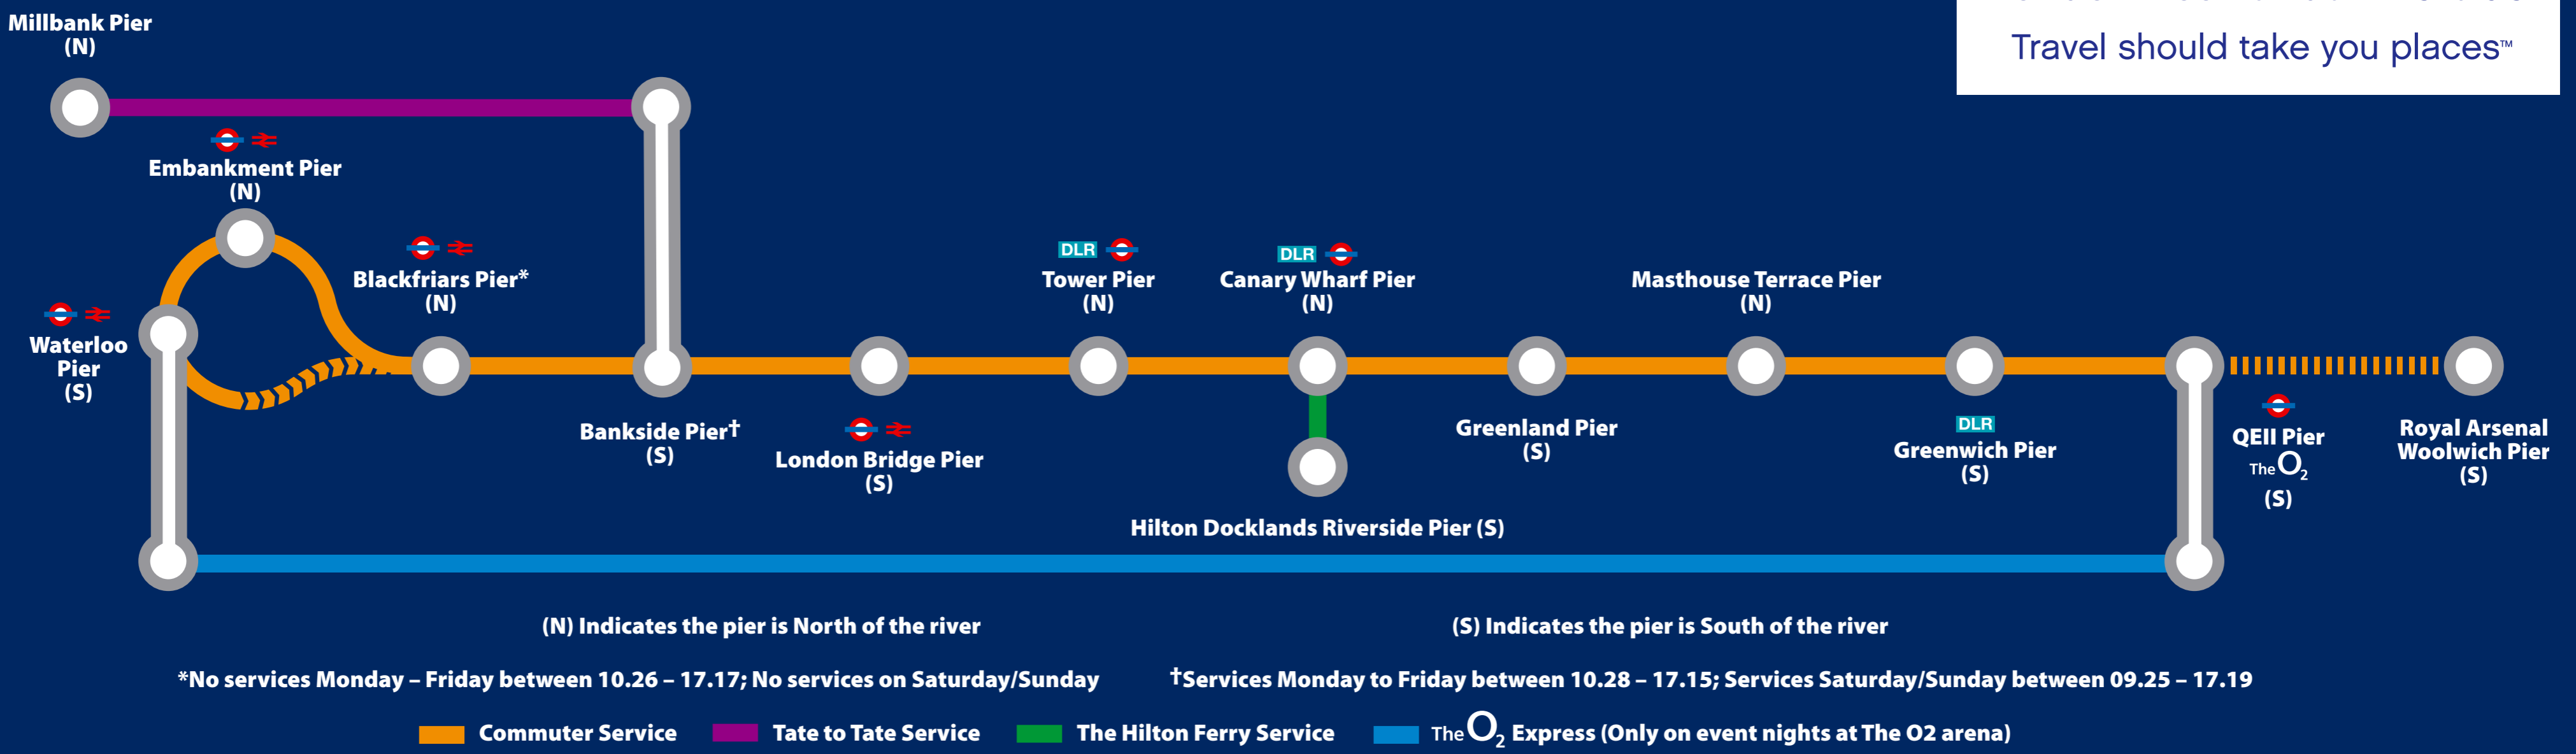

# The Hilton Ferry Service

Operated by Thames Clippers

Thames Clippers operates a ferry service seven days a week between **Canary Wharf Pier** and **Hilton Docklands Riverside Pier**

Services every 10 mins during peak commuter hours.

Service resumes a 20 mins frequency during the day, evening and weekends

## HILTON - CANARY WHARF Saturday

Hilton	Dep	0900	0910	0920	0930	0940	0950	1000	1010	1030	1050	1200	1210	1220	1230	1250	1310	1330	1350	1410
Canary Wharf	Arr	0902	0912	0922	0932	0942	0952	1002	1012	1032	1052	1202	1212	1222	1232	1252	1312	1332	1352	1412
Hilton	Dep	1430	1450	1510	1530	1550	1610	1630	1645	1705	1715	1725	1735	1745	1755	1805	1815	1825	1835	1845
Canary Wharf	Arr	1432	1452	1512	1532	1552	1612	1632	1647	1707	1717	1727	1737	1747	1757	1807	1817	1827	1837	1847
Hilton	Dep	1855	1905	1915	1925	1935	1945	1955	2015	2035	2140	2155	2210	2225	2240	2255	2310	2325	2340	2355
Canary Wharf	Arr	1857	1907	1917	1927	1937	1947	1957	2017	2037	2142	2157	2212	2227	2242	2257	2312	2327	2342	2357

Tickets available online, on piers or onboard  
The River Roamer is valid for unlimited hop-on hop-off travel  
Season Tickets offering great value are available now  
See timetable or a member of the Thames Clippers team for details