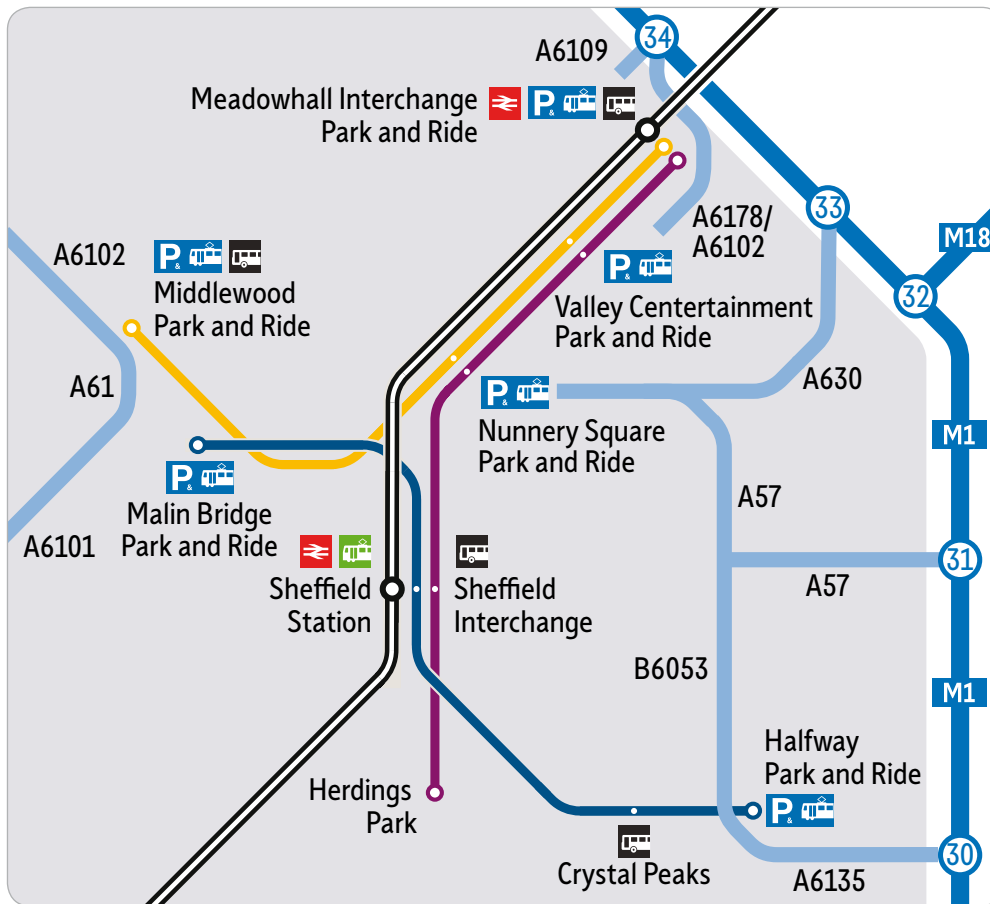

Park and Ride information

Key

- Train route
- Blue Tram route
- Yellow Tram route
- Purple Tram route
- Motorway
- Motorway junction
- Non-motorway roads
- Park & Ride
- Train connections
- Bus connections
- Tram

Name	Location	Opening Hours	Spaces
Halfway	Eckington Way, Halfway, Sheffield, S20 3GW	0630 to 1930, Mon-Sat. Exit after 1930 with a valid ticket.	200
Malin Bridge	Holme Lane, Sheffield, S6 4JR	0545 to 2359. Exit after 2359 with valid ticket.	104
Meadowhall Interchange	Meadowhall Rd, Sheffield, S9 1EP	24 hours, free for public transport users only.	330
Middlewood	Middlewood Road, Hillsborough, Sheffield, S6 1TQ	0630 to 1930, Mon-Sat. Exit after 1930 with a valid ticket.	200
Nunnery Square	Off parkway, Sheffield, S2 5BD	0630 to 1930, Mon-Sat. Exit after 1930 with a valid ticket.	350
Valley Centertainment	Broughton Lane, Sheffield, S9 2EP	24 hours, free parking.	250