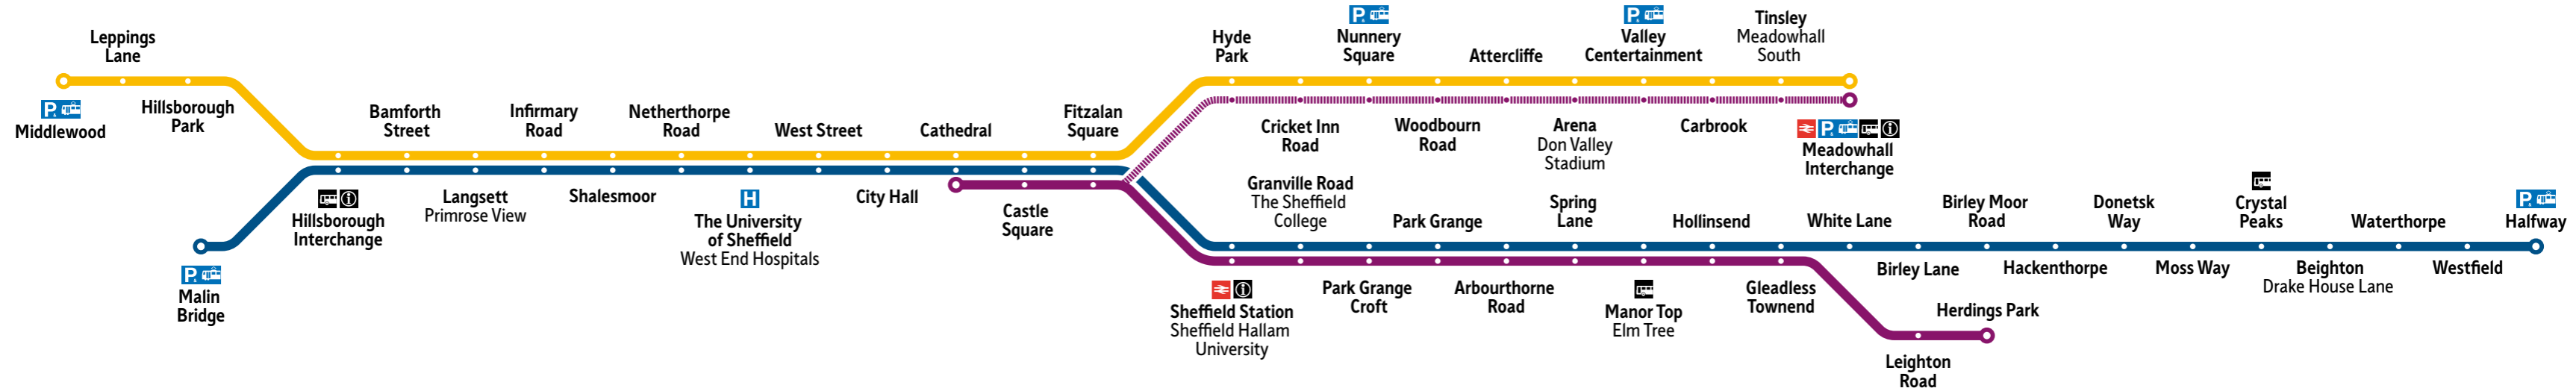

Tram Network

Register at our website and we'll send timetable updates to you by email, absolutely free.

Don't miss the tram!

travelsouthyorkshire.com