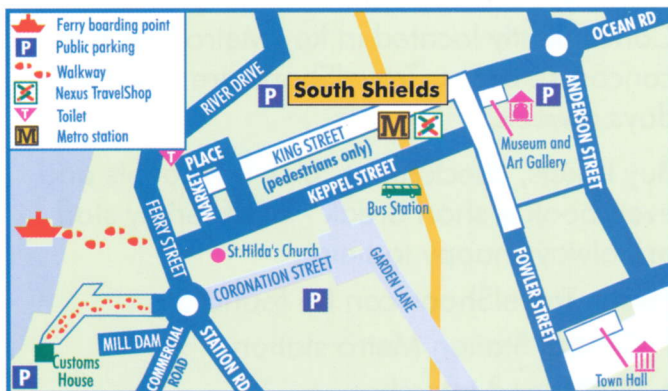

Nexus TravelShops can be found at:

- Central Station Metro station
- Gateshead Interchange
- Haymarket Metro station
- Heworth Interchange
- Four Lane Ends Interchange
- MetroCentre
- Monument Metro station
- North Shields Metro station
- Park Lane Interchange
- South Shields 34-36 Fowler Street

## SOUTH SHIELDS

The ferry landing is about a 5 minute walk from South Shields Metro station. Most local buses serve Market Place and Keppel Street.

## NORTH SHIELDS

The ferry landing is about a 10 minute walk from North Shields Metro station. The route is quite steep, but the Ferrylink Service 333 provides a free shuttle service to Shields Ferry passengers. This service also goes to North Shields Fish Quay.

The Route 19 bus service connects North Shields ferry landing with Royal Quays, Silverlink Business and Retail Park, Cobalt Business Park and the Metro system.